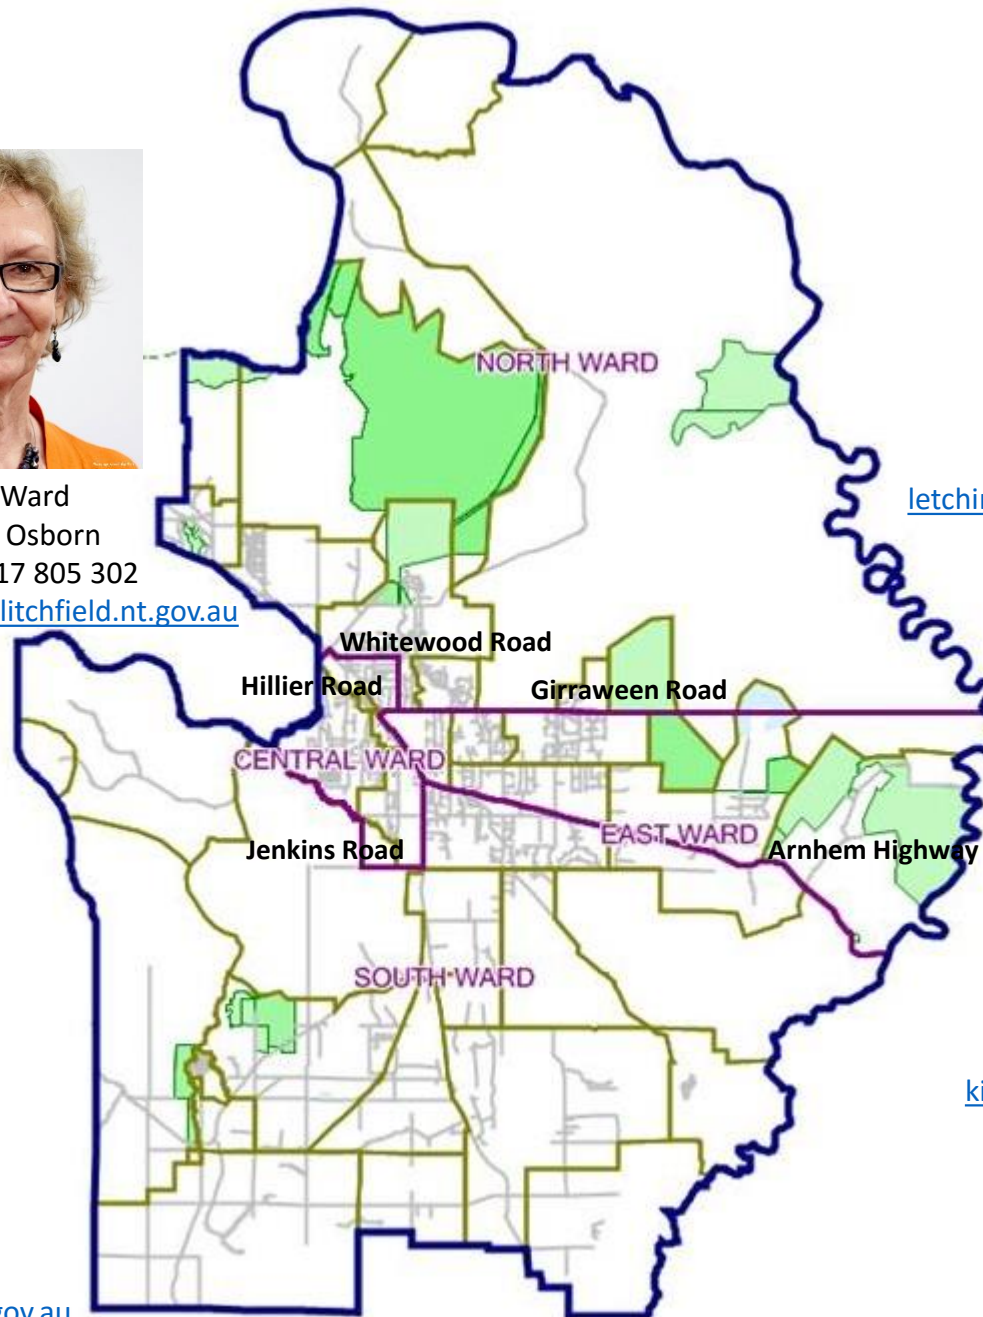

North Ward
Letchimi Wright
Mobile: 0418 443 947
Email:

letchimi.wright@litchfield.nt.gov.au